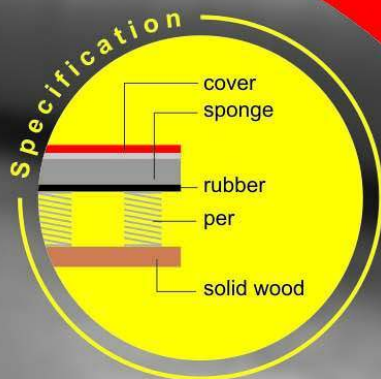

Catalog CANTIQUÉ Furniture

Hepuasan pelanggan adalah komitmen kami, sehingga dalam segala kegiatan dari produksi sampai hasil akhir adalah karya yang dibuat dengan teliti dan seksama untuk kepuasan anda.

Qualiti kontrol serta kualitas material yang memadahi membuat produk kami lebih unggul